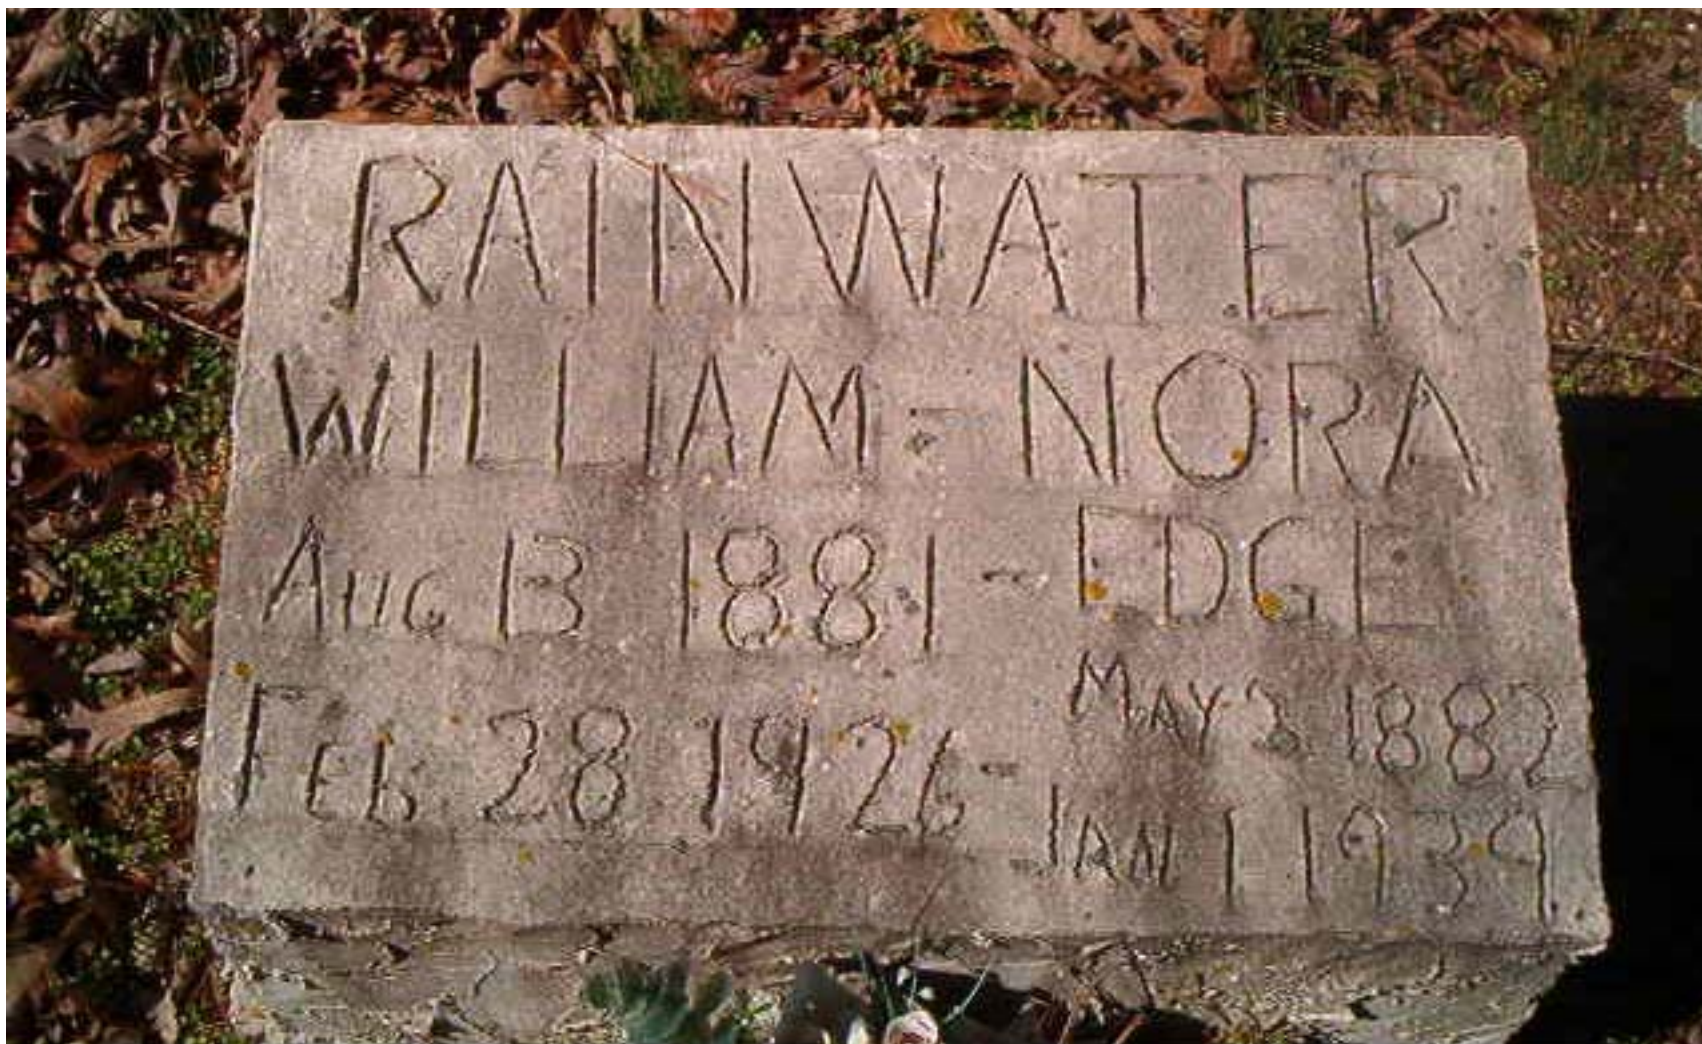

Rehoboth Cemetery, off Signal Point Road, east of Guntersville Lake, Marshall Co., AL
Photos by Sonya Jones, 2006

William Rainwater, 13 Aug 1881 - 28 Feb 1926, and wife, Nora Edge Rainwater, 3 May 1882 - 1 Jan 1939
Rehoboth Cemetery, Marshall Co., AL
Photo by Sonya Jones

Lou Ellar (Rainwater) Redmond, 26 Sep 1904 - 27 Nov 1967
Rehoboth Cemetery, Marshall Co., AL
Photos by Sonya Jones, 2006

Vonnie Olen Redmond, 12 Jun 1902 - (Apr 1981)
Rehoboth Cemetery, Marshall Co., AL
Photos by Sonya Jones, 2006