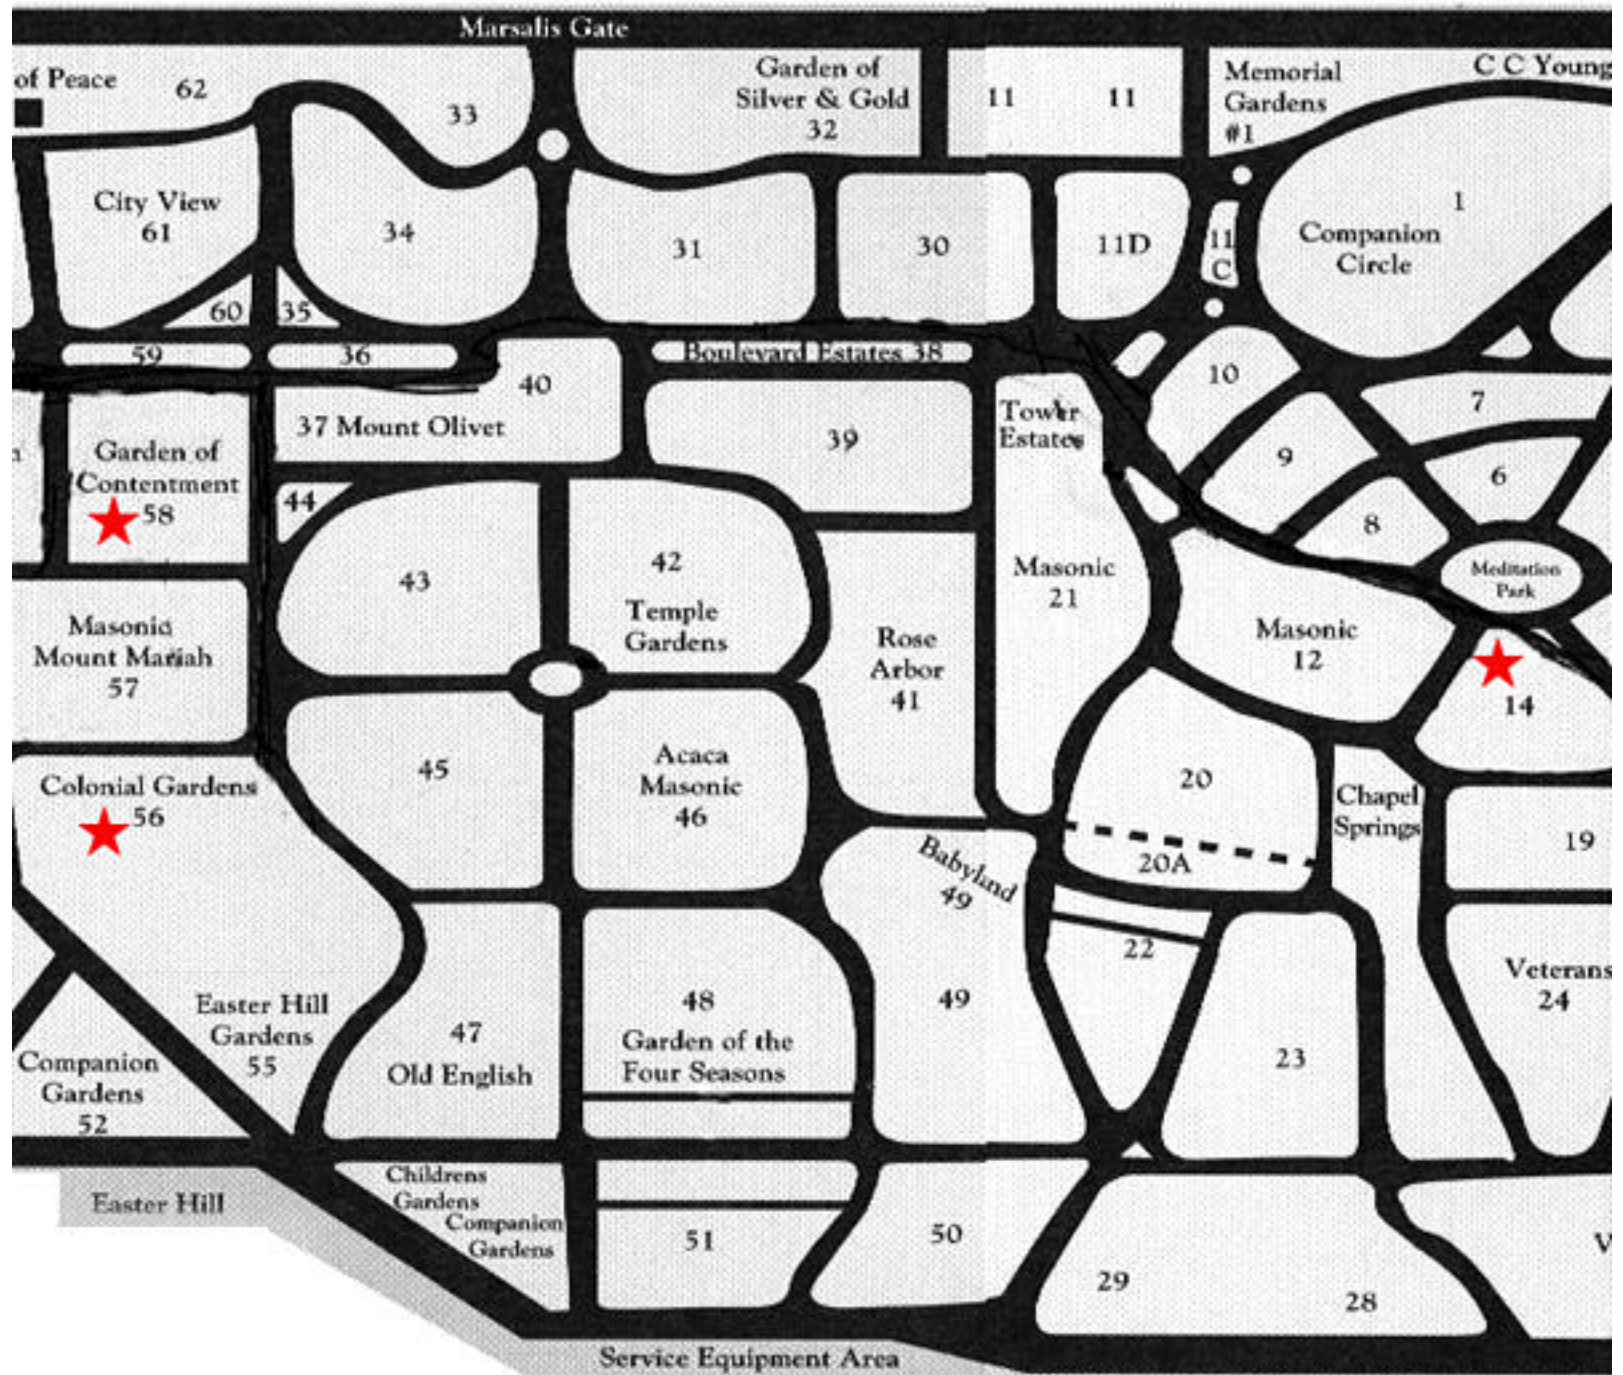

Laurel Land Cemetery, I-35 at Laurel Land Road, Dallas, Dallas Co., TX, 1 Dec 2002
Photographs by R. Steven Rainwater & Susan Chance Rainwater
Copyright © 2002

A. Earl Rainwater, 1889 - (no date) and Mary Katherine Rainwater, 1896 - 1969
Garden of Contentment, Section 58, Lot 135, Spaces 1 & 2
Laurel Land Cemtery, Dallas, Dallas Co., TX, 1 Dec 2002
Photo by R. Steven Rainwater & Susan Chance-Rainwater

Martha L. Rainwater, 1902 - 1982, Colonial Gardens, Section 56, Lot 34, Space 4
Laurel Land Cemetery, Dallas, Dallas, Co., TX, 1 Dec 2002
Photo by R. Steven Rainwater & Susan-Chance Rainwater

George A. Rainwater, 24 Apr 1879 - 19 Jun 1971
Colonial Gardens, Section 56, Laurel Land Cemetery, Dallas, Dallas Co., TX
Photo by R. Steven Rainwater & Susan Chance-Rainwater, 1 Dec 2002

William Frank Rainwater, 1884 - 1944, Section 14, Lot 25, Space 1
Laurel Land Cemetery, Dallas, Dallas Co., TX, 1 Dec 2002
Photo by R. Steven Rainwater & Susan Chance-Rainwater

Ollie Rainwater, 1901 - 1966, Section 14, Lot 25, Space 2
Laurel Land Cemetery, Dallas, Dallas Co., TX, 1 Dec 2002
Photo by R. Steven Rainwater & Susan Chance-Rainwater