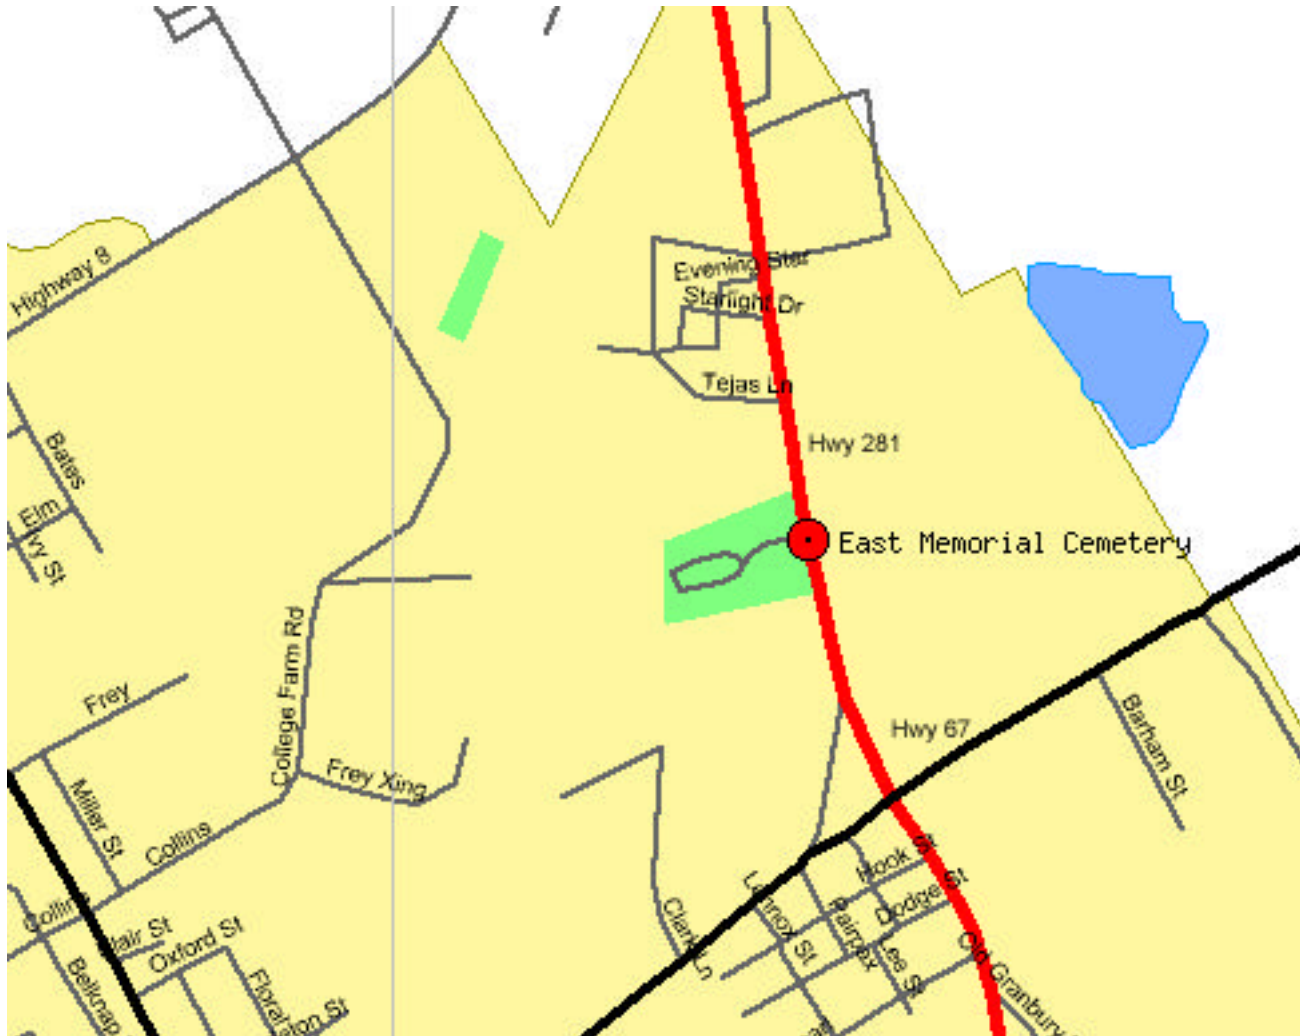

East Memorial Cemetery, Hwy 281, Stephenville, Erath Co., TX, 1 Sep 2002
Photos by R. Steven Rainwater & Susan Chance-Rainwater
Copyright © 2002

Mary Lee (Simms) Humberson, 10 Mar 1887 - 17 Sep 1967
Hinch W. Humberson, 23 Feb 1885 - 19 Jul 1953
East Memorial Cemetery, Stephenville, Erath Co., TX, 1 Sep 2002
Photo by R. Steven Rainwater & Susan Chance-Rainwater